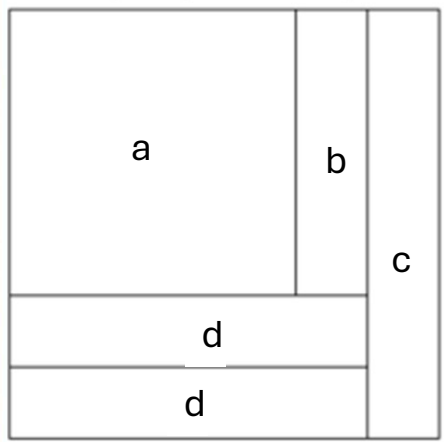

Framed
 Finished size: 40" x 64"
 All 6" finished blocks

Number of matching sets of blocks:
 A = Single blocks: 3
 B = Two blocks: 10
 C = Three blocks: 7
 D = Four blocks: 4

Pic without markings & seams
 >>>

Block pattern and cutting sizes
 <<<<<

a = 4.5" x 4.5"
 b = 1.5" x 4.5"
 c = 1.5" x 6.5"
 d = 2 @ 1.5" x 5.5"

Finished Border: 2"
 2 @ 2.5" x 60.5"
 2 @ 2.5" x 36.5"