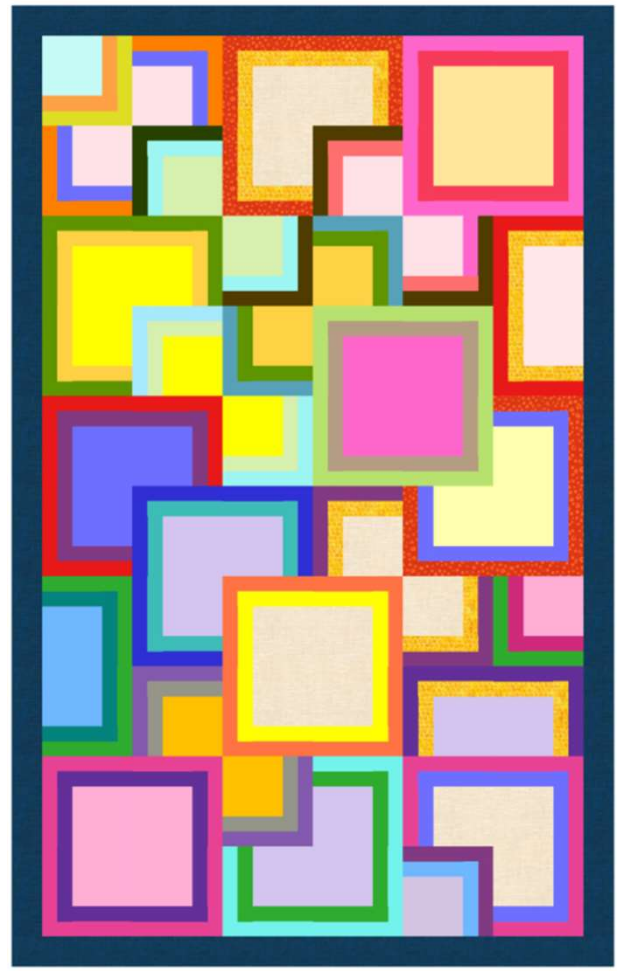

Framed
 Finished size: 40" x 64"
 All 6" finished blocks

Number of matching sets of blocks:
 A = Single blocks: 3
 B = Two blocks: 10
 C = Three blocks: 7
 D = Four blocks: 4

Pic without markings & seams
 >>>

Block pattern and cutting sizes
 <<<<<

a = 4.5" x 4.5"
 b = 1.5" x 4.5"
 c = 1.5" x 6.5"
 d = 2 @ 1.5" x 5.5"

Finished Border: 2"
 2 @ 2.5" x 60.5"
 2 @ 2.5" x 36.5"