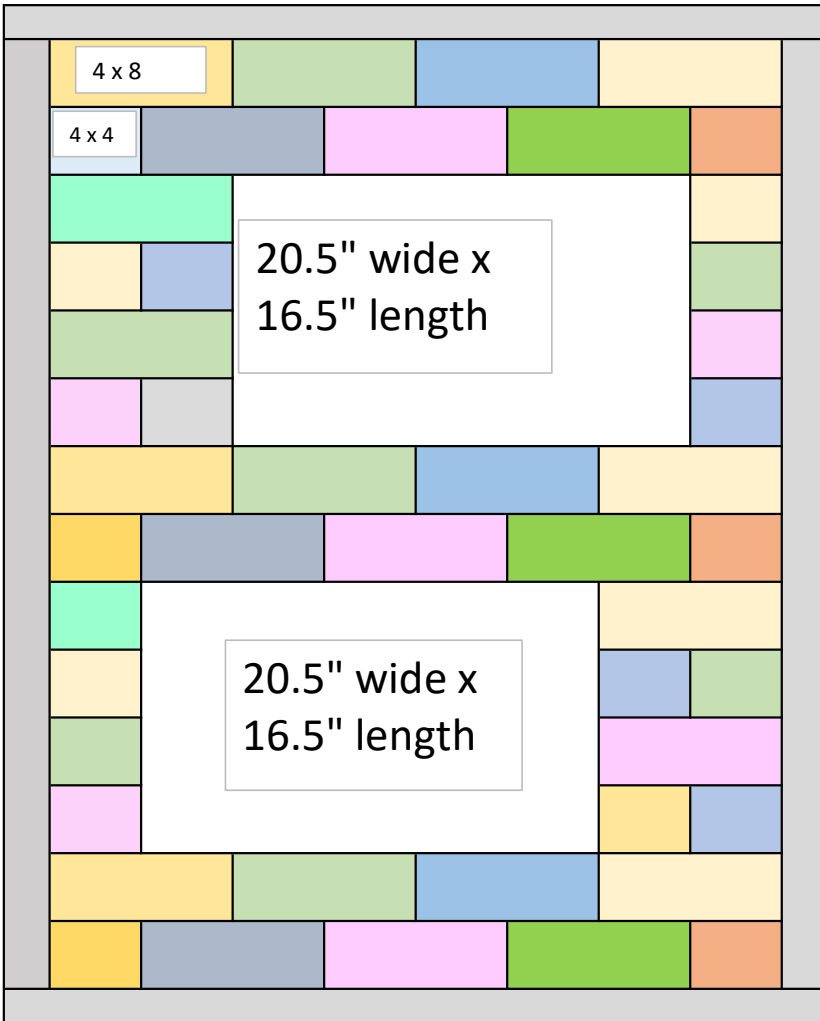

Fat Quarter Scrappy Brick

Requirements:

Big Pieces:

2 @ 20.5" wide x
16.5' length

Random Fabrics:

25# @ 4.5" x 8.5"

22# @ 4.5" x 4.5"

Border (may require
piecing):

2 @ 2.5" x 56.5"

2 @ 2.5" x 36.5"