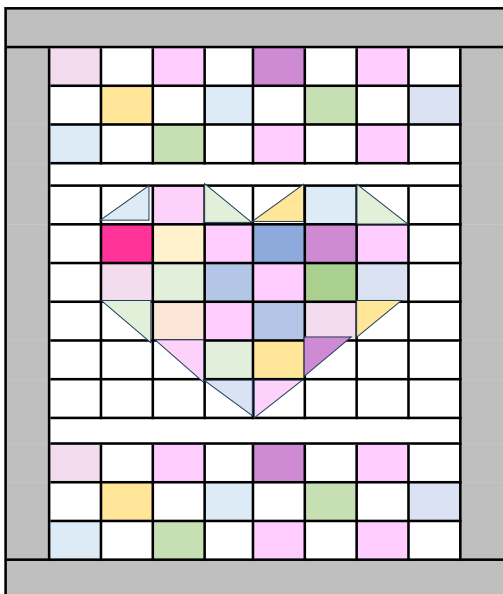

Big Scrappy Heart - Checkered

All Squares cut size 4.5" x 4.5"
44# Color; 42# background

Thin Strips (above & below heart)
2 @ 2.5" x 32.5"

HSTs:
Need 10 total, cut 5# each
background & color squares @
5" x 5", trim finished HST to 4.5"

3" Border:
2 @ 3.5" x 52.5"
2 @ 3.5" x 40.5"

Big Scrappy Heart - Checkered

All Squares cut size 4.5" x 4.5"
44 Color' 42# Background

Thin Strips (above & below heart)
2 @ 2.5" x 32.5"

HSTs:
Need 10 total, cut 5# each
background & color squares @
5" x 5", trim finished HST to 4.5"

3" Border:
2 @ 3.5" x 52.5"
2 @ 3.5" x 40.5"