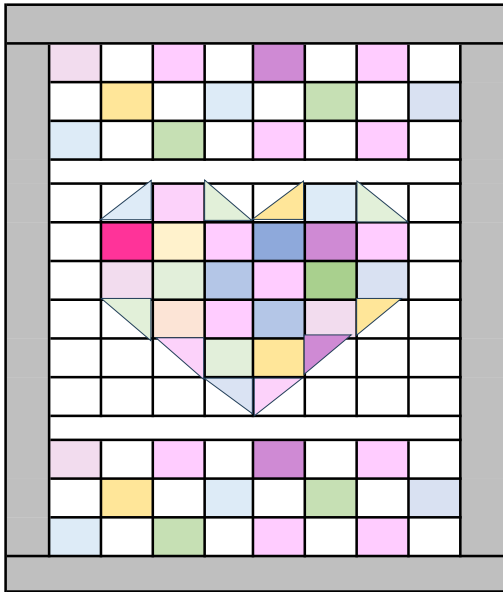

Big Scrappy Heart - Checkered

All Squares cut size 4.5" x 4.5"
44# Color; 42# background

Thin Strips (above & below heart)
2 @ 2.5" x 32.5"

HSTs:
Need 10 total, cut 5# each
background & color squares @
5" x 5", trim finished HST to 4.5"

3" Border:
2 @ 3.5" x 52.5"
2 @ 3.5" x 40.5"

Big Scrappy Heart - Checkered

All Squares cut size 4.5" x 4.5"
44 Color' 42# Background

Thin Strips (above & below heart)
2 @ 2.5" x 32.5"

HSTs:
Need 10 total, cut 5# each
background & color squares @
5" x 5", trim finished HST to 4.5"

3" Border:
2 @ 3.5" x 52.5"
2 @ 3.5" x 40.5"